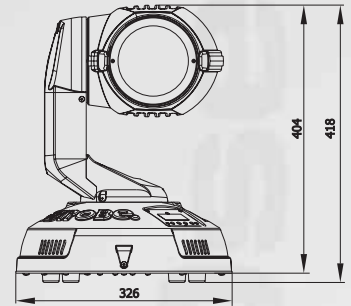

Beam angle

15° beam aperture

Movement

Extremely precise Pan and Tilt movement with 8 or 16 bit resolution
Tracking or Vector movement control
530° Pan and 280° Tilt range of movements
Pan and Tilt automatic position correction

Frost, diffusion

Filter diffuser for even light distribution

Colours

16,7 million colours (24 bit)
Pre-programmed colours & rainbow effect
Dynamic colour balance between white and red, green, blue colours during production
White balance pre-programmed via LED control panel

Dimmer, Strobe

Electronic dimmer for light output adjustment from 0 to 100%
(No colour variation)
High speed white or full colour strobe, flash rate 1-25 fps

Mechanical Specification

Height: 418 mm (16.5")
Width: 326 mm (12.8")
Depth: 362 mm (14.3")
Weight: 11 kg (24.3 lbs)

Thermal

Maximum ambient temperature: 40°
Maximum housing temperature: 60°

Control and programming

Protocol: USITT DMX-512
Control channels: 12
Control options: DMX, Auto-trigger
Operation modes: Master/Slave, Stand alone
Programs: 6 built-in programs + 3 user editable programs up to 30 steps each
LED Control panel: Fixture addressing & parameter settings, Built-in analyser for easy fault finding
Manual control of all DMX channels: via LED control panel
Software upgrade: via standard DMX cable
Data in/out: Locking 3-pin XLR

Power supply

Input Voltage: 90-250V AC, 47-63Hz
Fuse: T 2A
Max. Power Consumption: 70VA

136