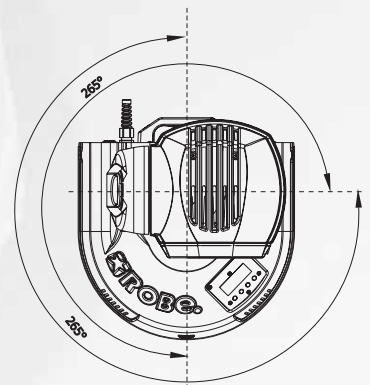

Dimmer, Strobe

Electronic dimmer for light output adjustment from 0 to 100%
(No colour variation)
High speed white or full colour strobe, flash rate 1-25 fps

Mechanical Specification

Height: 418 mm (16.5")
Width: 326 mm (12.8")
Depth: 362 mm (14.3")
Weight: 11 kg (24.3 lbs)

Thermal

Maximum ambient temperature: 40°
Maximum housing temperature: 60°

Control and programming

Protocol: USITT DMX-512
Control channels: 12
Control options: DMX, Auto-trigger
Operation modes: Master/Slave, Stand alone
Programs: 6 built-in programs + 3 user editable programs up to 30 steps each
LED Control panel: Fixture addressing & parameter settings, Built-in analyser for easy fault finding
Manual control of all DMX channels: via LED control panel
Software upgrade: via standard DMX cable
Data in/out: Locking 3-pin XLR

Power supply

Input Voltage: 90-250V AC, 47-63Hz
Fuse: T 2A
Max. Power Consumption: 70VA

136

www.robe.cz

HQ & Factory: ROBE Show Lighting s.r.o. ■ Házovice 2090 ■ 756 61 Rožnov p. Radhoštěm ■ Czech Republic ■ Tel.: +420-571-625 792 ■ Fax: +420-571-626 337 ■ E-mail: robe@robe.cz
America: ROBE America ■ Florida, FL, USA ■ Tel.: (954) 615-9100 ■ E-mail: info@robeamerica.com ■ **Italy:** ROBE Italia srl ■ Medole, Italy ■ Tel.: (0376) 898316 ■ E-mail: info@robeitalia.it
UK: ROBE UK Ltd. ■ Northampton, UK ■ Tel.: 01604 741000 ■ E-mail: info@robeuk.com ■ **South-East Asia:** ROBE S.E.A. ■ Singapore ■ Tel.: +65-8118 6665 ■ E-mail: info@robe-sea.com